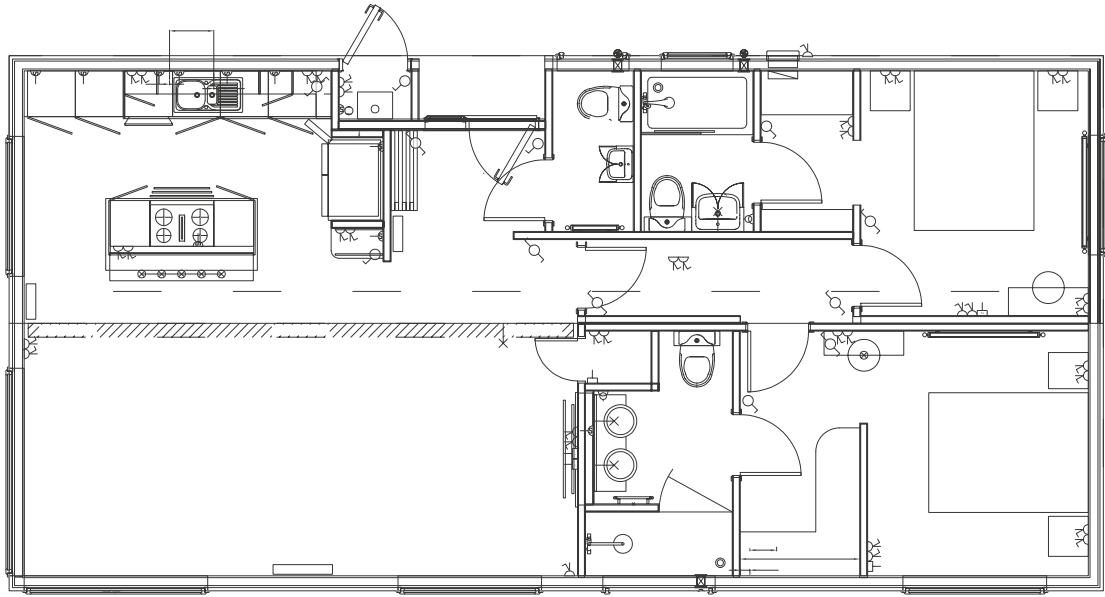

RACECOURSE
MARINA & LODGES
WINDSOR

AVAILABLE FOR IMMEDIATE OCCUPANCY

THE HENLEY LODGE - Plot 32

 2 bed  2 bath  92 sq m

£425,000

PHONE: +44 (0) 1753 910750

WEB: www.racecoursemarina.com

EMAIL: info@racecoursemarina.com

HENLEY LODGE FLOOR PLAN

 92 sq m

LUX APPLIANCES
stylish and functional

FAST WI-FI
providing wireless control

DECKED TERRACE
complete with balustrade

PARKING PLACES
for up to two vehicles

DOUBLE GLAZED
for your comfort